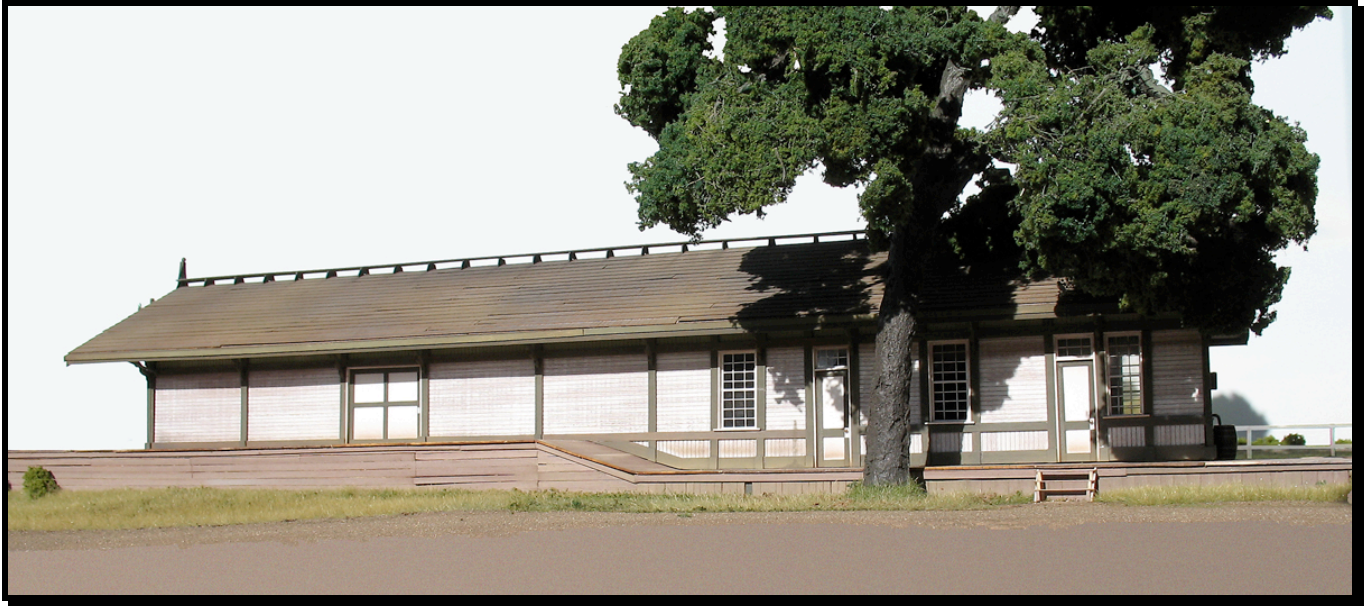

MODEL RAILROAD EVENTS in SAN LUIS OBISPO COUNTY

Model of Pacific Coast Railway's Los Olivos Depot in O-Scale

Who: Arroyo Grande Harvest Festival and the SLO Model Railroad Association

What: Modular Railroad Display - Arroyo Grande Harvest Festival

When: Sept. 26, 10 am to 5 pm

Where: Arroyo Grande Barn (Behind Rotary Bandstand)

Cost: FREE!

More Info: <http://www.agharvestfestival.com/>

Who: Central California Railroad Festival and the SLO Model Railroad Association